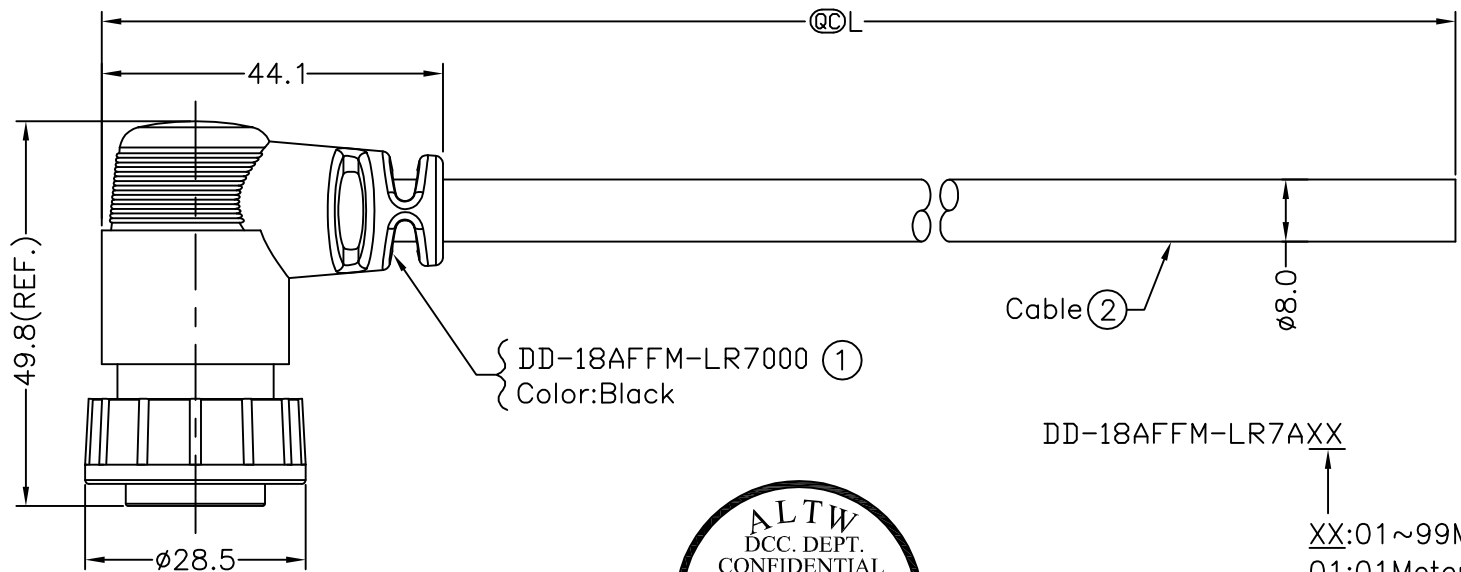

Cable (2)

∅8.0

DD-18AFFM-LR7AXX

XX:01~99Meters  
01:01Meter  
02:02Meters  
⋮  
99:99Meters  
Cable Length(L):01~99Meters

18	Blue/White
17	Green/White
16	Orange/White
15	Red/White
14	Brown/White
13	Black/White
12	Light Green
11	Purple
10	Orange
9	Black
8	Red
7	Pink
6	Gray
5	Yellow
4	Green
3	White
2	Blue
1	Brown
Conn.	Wire Color
	Pin Out

- Note:
- \* @C Important Dimension To Check.
  - \* Waterproof Rate: IP67
  - \* Housing: Nylon+GF, Black
  - \* Pin: Copper Alloy, Gold Plated
  - \* Nut:Black,Nylon+GF
  - \* Ring:Black,EPDM
  - \* Cable: UL2464 24#18C+Drain+AL/My Black, PVC Jacket UV Resistant, OD=8.0
  - \* Cable Length Tolerance:1M~10M±5%mm,11M~99M±500mm.

UNIT:mm	
TOLERANCE	±0.5 mm

TITLE	Large Cable Lock 18Pin F Conn F Pin	
SCALE	Free	SHEET 1 OF 1
REV.	A	SIZE A4 @C :Inspection Item

**Amphenol LTW**  
安費諾亮泰企業股份有限公司

ITEM NO	DRAWN BY	DATE
DWG NO	CHECKED BY	DATE
CUSTOMER	APPROVED BY	DATE
	Tina	2007/06/08
DD-18AFFM-LR7AXX	Liu	2007/06/09
ALTW	Victor	2007/06/11