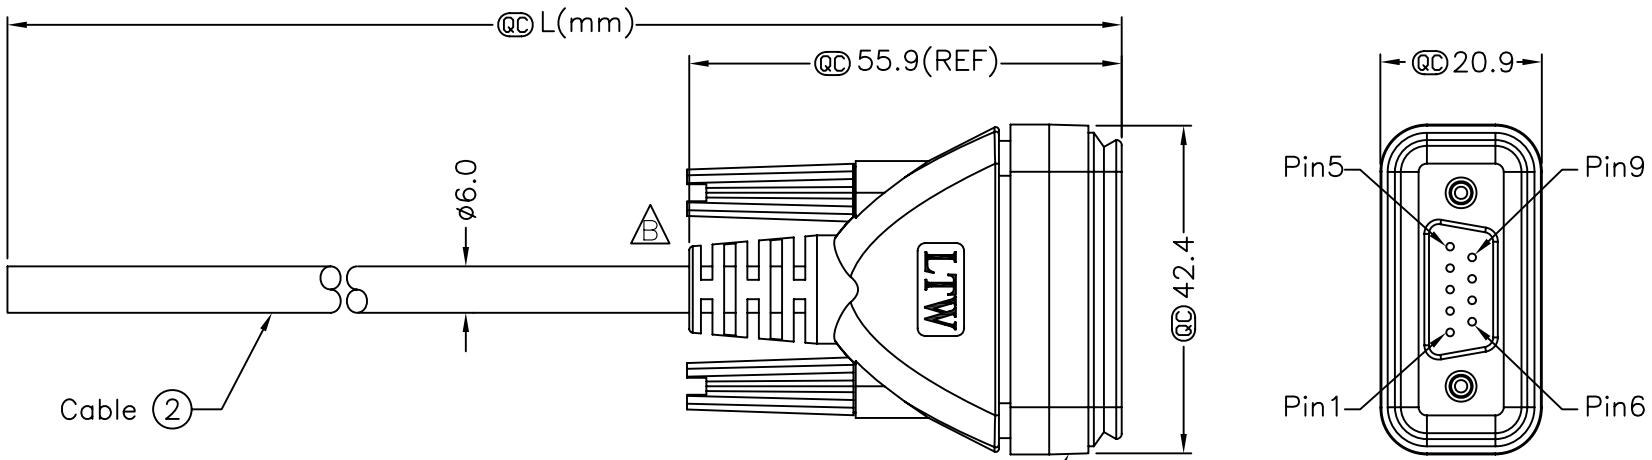

5	6	7	8
REV. B	ECN NO. LEN-790042	DATE 08/31/2007	SIGN Rommel A. Vergara
			DESCRIPTION Change Orientation of Strain Relief

LTWSDB-09AMMM-SL7AXX  
Color: Black

XX:01~99Meters  
01:01Meter  
02:02Meters  
 :  
 :  
 99:99Meters

Cable length(L):01~99Meters

- Notes:
- \* @C Important Dimension.
  - \* Waterproof Rate: IP67
  - \* Connector: D-SUB 9Pin Male
  - \* Cable: UL2464 24AWG\*9C+Drain+Al/My Black, PVC Jacket UV Resistant OD=6.0mm
  - \* Cable Length Tolerance:1M~10M±5%mm,11M~99M±500mm

Shell	Drain
9	Black
8	Red
7	Pink
6	Gray
5	Yellow
4	Green
3	White
2	Blue
1	Brown
Pin	Wire Color
Pin Out	

UNIT:mm		TITLE D-SUB Conn	<b>LTW</b> 亮泰企業股份有限公司	ITEM NO	DRAWN BY Rommel A. Vergara	DATE 2007/08/31
TOLERANCE ±0.5 mm		Cable Screw DB9P M Conn M Pin		DWG NO LTWSDB-09AMMM-SL7AXX	CHECKED BY Alan MJ Sundo	DATE 2007/08/31
		SCALE Free SHEET 1 OF 1		CUSTOMER	APPROVED BY Win	DATE 2007/08/31
REV. B	SIZE A4	@C :Inspection Item				