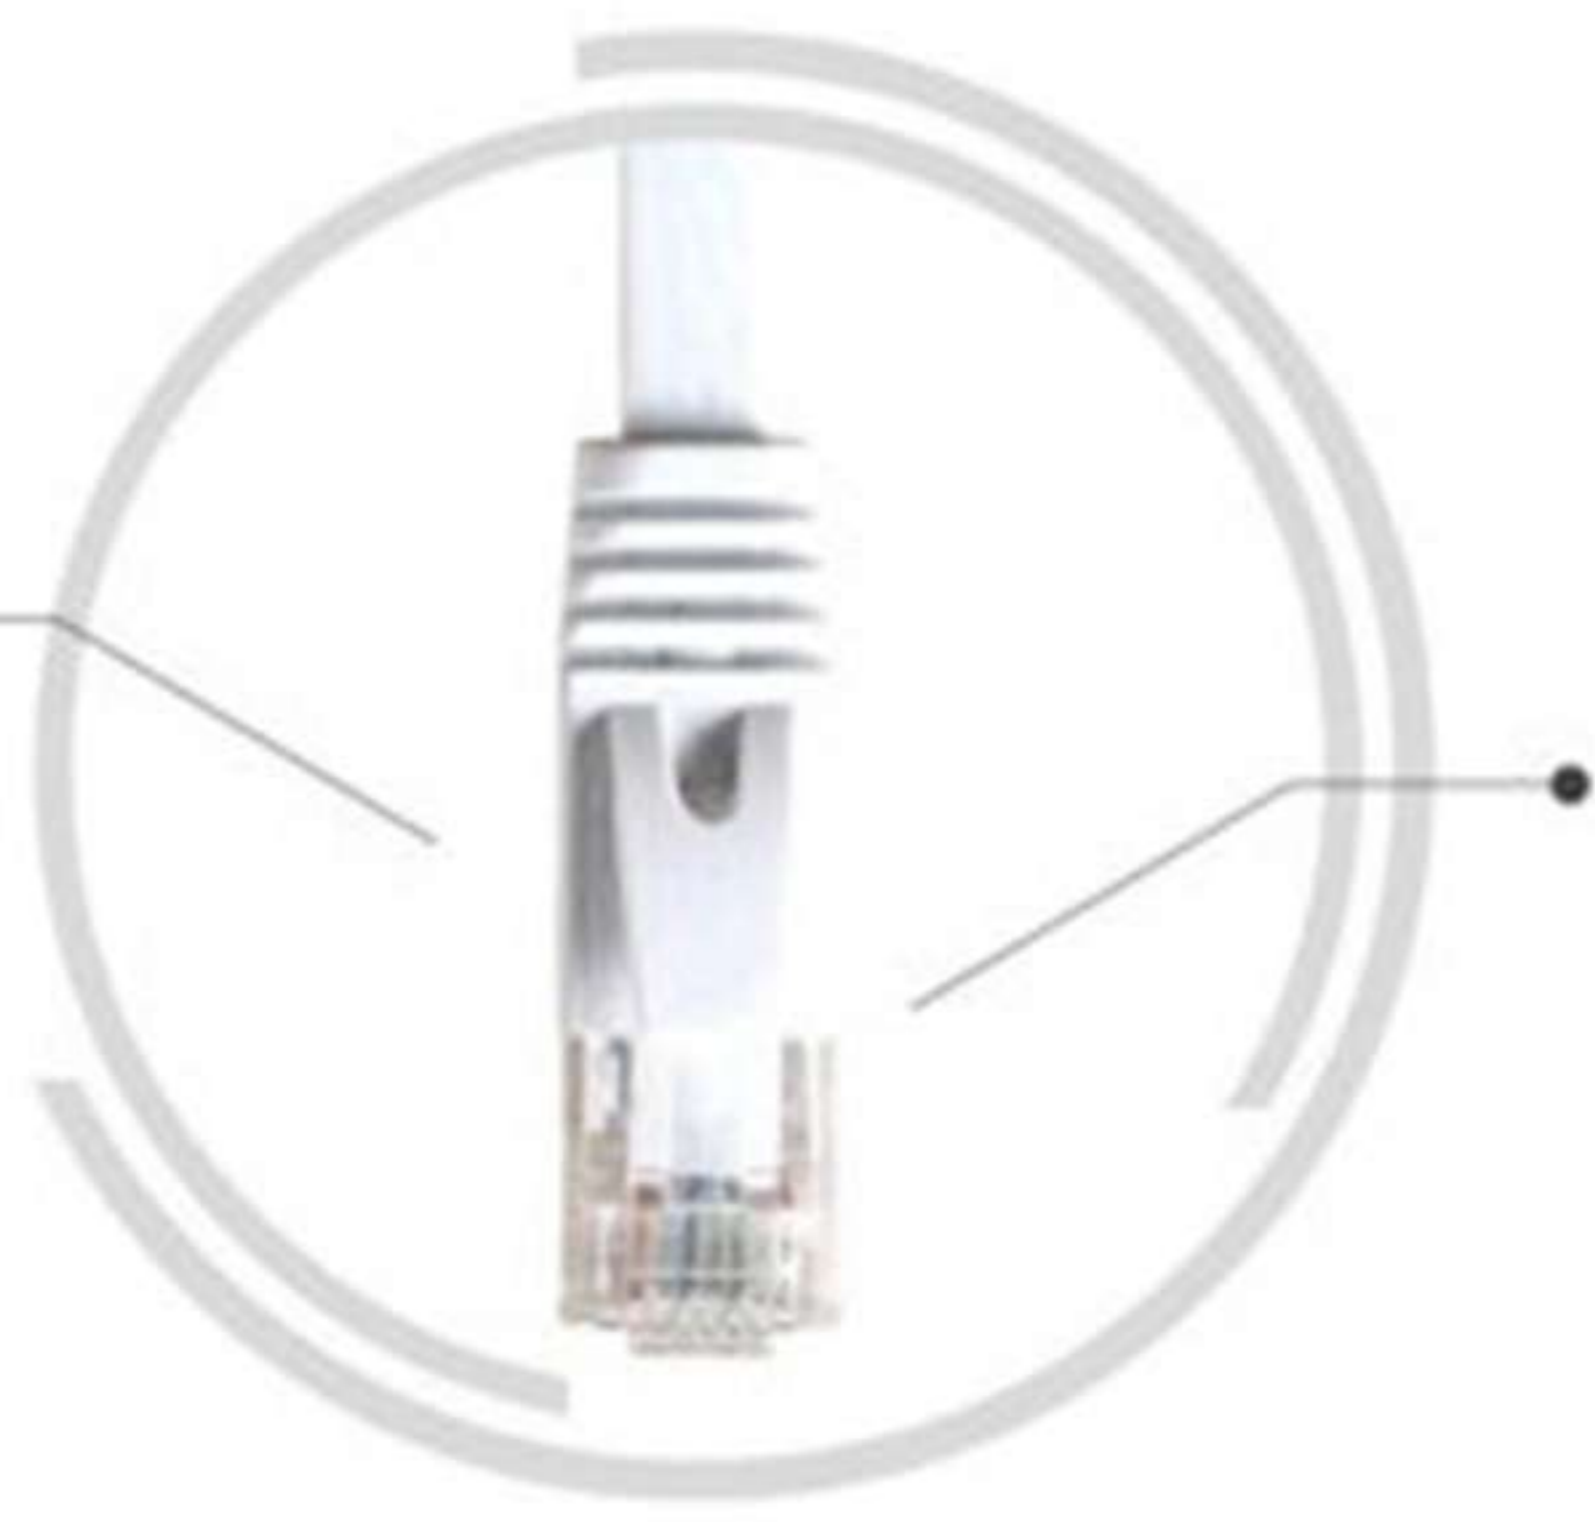

Windows

Apple

Cat 6 patch cable connects all the hardware destinations on a Gigabit Local Area Network (LAN), such as Pcs, computer, servers, printers, routers, switch boxes, network media players, NAS, VoiP phones, PoE devices. Also for ps4, ps3, xbox gaming and other game components.

Cable clips let cable more flat anyway

Flat cables conform better and are more adhesive than round

than

wires inside break easily

sturdy