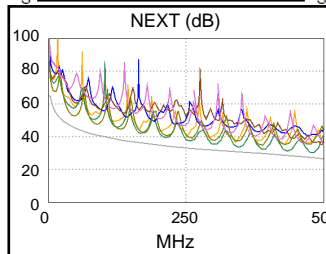

Main Adapter: DSX-CHA804

Remote Adapter: DSX-CHA804

Length (m), Limit 100.0	[Pair 78]	5.3
Prop. Delay (ns), Limit 555	[Pair 12]	24
Delay Skew (ns), Limit 50	[Pair 12]	1
Resistance (ohms), Limit 25.00	[Pair 45]	1.44
Insertion Loss Margin (dB)	[Pair 36]	45.1
Frequency (MHz)	[Pair 36]	500.0
Limit (dB)	[Pair 36]	49.3

Wire Map (T568B)

**PASS**

Insertion Loss (dB)

Worst Case Margin Worst Case Value

PASS	MAIN	SR	MAIN	SR
Worst Pair	12-36	12-36	12-45	12-45
<b>NEXT (dB)</b>	7.3	6.9	3.0	2.4
Freq. (MHz)	465.0	466.0	481.0	479.0
Limit (dB)	28.0	28.0	27.3	27.4
Worst Pair	36	36	12	12
<b>PS NEXT (dB)</b>	6.7	7.0	4.6	4.2
Freq. (MHz)	467.0	469.0	477.0	477.0
Limit (dB)	24.9	24.8	24.4	24.4

PASS	MAIN	SR	MAIN	SR
Worst Pair	45-36	45-36	45-36	45-36
<b>ACR-F (dB)</b>	16.6	15.7	16.6	15.8
Freq. (MHz)	463.0	462.0	463.0	464.0
Limit (dB)	9.9	10.0	9.9	9.9
Worst Pair	36	36	36	36
<b>PS ACR-F (dB)</b>	16.7	17.1	16.8	17.1
Freq. (MHz)	462.0	463.0	463.0	463.0
Limit (dB)	7.0	6.9	6.9	6.9

PASS	MAIN	SR	MAIN	SR
Worst Pair	36-78	36-78	12-45	12-45
<b>ACR-N (dB)</b>	14.3	14.3	47.4	46.9
Freq. (MHz)	3.9	3.6	478.0	478.0
Limit (dB)	59.2	59.7	-19.9	-19.9
Worst Pair	36	36	12	12
<b>PS ACR-N (dB)</b>	14.1	14.4	48.6	48.2
Freq. (MHz)	3.5	3.9	477.0	477.0
Limit (dB)	57.5	56.7	-22.9	-22.9