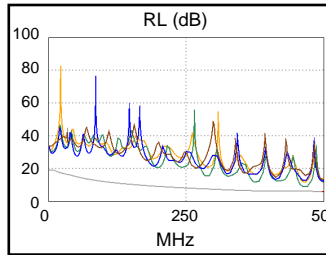

PASS	MAIN	SR	MAIN	SR
Worst Pair	36	36	36	36
RL (dB)	2.6	2.9	2.6	2.9
Freq. (MHz)	467.0	468.0	467.0	468.0
Limit (dB)	6.0	6.0	6.0	6.0