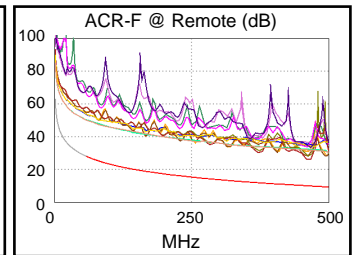

Main Adapter: DSX-CHA804

Remote Adapter: DSX-CHA804

Length (m), Limit 100.0	[Pair 78]	5.3
Prop. Delay (ns), Limit 555	[Pair 12]	24
Delay Skew (ns), Limit 50	[Pair 12]	1
Resistance (ohms), Limit 25.00	[Pair 45]	1.44
Insertion Loss Margin (dB)	[Pair 36]	45.1
Frequency (MHz)	[Pair 36]	500.0
Limit (dB)	[Pair 36]	49.3

Wire Map (T568B)

**PASS**

Insertion Loss (dB)

Worst Case Margin Worst Case Value

PASS	MAIN	SR	MAIN	SR
Worst Pair	12-36	12-36	12-45	12-45
<b>NEXT (dB)</b>	7.3	6.9	3.0	2.4
Freq. (MHz)	465.0	466.0	481.0	479.0
Limit (dB)	28.0	28.0	27.3	27.4
Worst Pair	36	36	12	12
<b>PS NEXT (dB)</b>	6.7	7.0	4.6	4.2
Freq. (MHz)	467.0	469.0	477.0	477.0
Limit (dB)	24.9	24.8	24.4	24.4

PASS	MAIN	SR	MAIN	SR
Worst Pair	45-36	45-36	45-36	45-36
<b>ACR-F (dB)</b>	16.6	15.7	16.6	15.8
Freq. (MHz)	463.0	462.0	463.0	464.0
Limit (dB)	9.9	10.0	9.9	9.9
Worst Pair	36	36	36	36
<b>PS ACR-F (dB)</b>	16.7	17.1	16.8	17.1
Freq. (MHz)	462.0	463.0	463.0	463.0
Limit (dB)	7.0	6.9	6.9	6.9

PASS	MAIN	SR	MAIN	SR
Worst Pair	36-78	36-78	12-45	12-45
<b>ACR-N (dB)</b>	14.3	14.3	47.4	46.9
Freq. (MHz)	3.9	3.6	478.0	478.0
Limit (dB)	59.2	59.7	-19.9	-19.9
Worst Pair	36	36	12	12
<b>PS ACR-N (dB)</b>	14.1	14.4	48.6	48.2
Freq. (MHz)	3.5	3.9	477.0	477.0
Limit (dB)	57.5	56.7	-22.9	-22.9