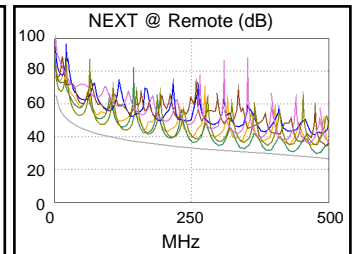

Main Adapter: DSX-CHA804

Remote Adapter: DSX-CHA804

Length (m), Limit 100.0	[Pair 78]	5.3
Prop. Delay (ns), Limit 555	[Pair 12]	24
Delay Skew (ns), Limit 50	[Pair 12]	1
Resistance (ohms), Limit 25.00	[Pair 45]	1.44
Insertion Loss Margin (dB)	[Pair 36]	45.1
Frequency (MHz)	[Pair 36]	500.0
Limit (dB)	[Pair 36]	49.3

Wire Map (T568B)

**PASS**

Insertion Loss (dB)

Worst Case Margin Worst Case Value

PASS	MAIN	SR	MAIN	SR
Worst Pair	12-36	12-36	12-45	12-45
<b>NEXT (dB)</b>	7.3	6.9	3.0	2.4
Freq. (MHz)	465.0	466.0	481.0	479.0
Limit (dB)	28.0	28.0	27.3	27.4
Worst Pair	36	36	12	12
<b>PS NEXT (dB)</b>	6.7	7.0	4.6	4.2
Freq. (MHz)	467.0	469.0	477.0	477.0
Limit (dB)	24.9	24.8	24.4	24.4

PASS	MAIN	SR	MAIN	SR
Worst Pair	45-36	45-36	45-36	45-36
<b>ACR-F (dB)</b>	16.6	15.7	16.6	15.8
Freq. (MHz)	463.0	462.0	463.0	464.0
Limit (dB)	9.9	10.0	9.9	9.9
Worst Pair	36	36	36	36
<b>PS ACR-F (dB)</b>	16.7	17.1	16.8	17.1
Freq. (MHz)	462.0	463.0	463.0	463.0
Limit (dB)	7.0	6.9	6.9	6.9

PASS	MAIN	SR	MAIN	SR
Worst Pair	36-78	36-78	12-45	12-45
<b>ACR-N (dB)</b>	14.3	14.3	47.4	46.9
Freq. (MHz)	3.9	3.6	478.0	478.0
Limit (dB)	59.2	59.7	-19.9	-19.9
Worst Pair	36	36	12	12
<b>PS ACR-N (dB)</b>	14.1	14.4	48.6	48.2
Freq. (MHz)	3.5	3.9	477.0	477.0
Limit (dB)	57.5	56.7	-22.9	-22.9