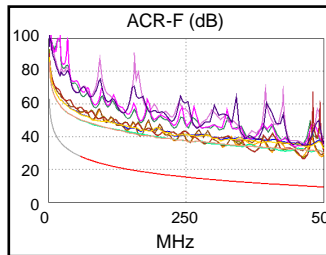

Main Adapter: DSX-CHA804

Remote Adapter: DSX-CHA804

Length (m), Limit 100.0	[Pair 78]	5.3
Prop. Delay (ns), Limit 555	[Pair 12]	24
Delay Skew (ns), Limit 50	[Pair 12]	1
Resistance (ohms), Limit 25.00	[Pair 45]	1.44
Insertion Loss Margin (dB)	[Pair 36]	45.1
Frequency (MHz)	[Pair 36]	500.0
Limit (dB)	[Pair 36]	49.3

Wire Map (T568B)

**PASS**

Insertion Loss (dB)

Worst Case Margin Worst Case Value

PASS	MAIN	SR	MAIN	SR
Worst Pair	12-36	12-36	12-45	12-45
<b>NEXT (dB)</b>	7.3	6.9	3.0	2.4
Freq. (MHz)	465.0	466.0	481.0	479.0
Limit (dB)	28.0	28.0	27.3	27.4
Worst Pair	36	36	12	12
<b>PS NEXT (dB)</b>	6.7	7.0	4.6	4.2
Freq. (MHz)	467.0	469.0	477.0	477.0
Limit (dB)	24.9	24.8	24.4	24.4

PASS	MAIN	SR	MAIN	SR
Worst Pair	45-36	45-36	45-36	45-36
<b>ACR-F (dB)</b>	16.6	15.7	16.6	15.8
Freq. (MHz)	463.0	462.0	463.0	464.0
Limit (dB)	9.9	10.0	9.9	9.9
Worst Pair	36	36	36	36
<b>PS ACR-F (dB)</b>	16.7	17.1	16.8	17.1
Freq. (MHz)	462.0	463.0	463.0	463.0
Limit (dB)	7.0	6.9	6.9	6.9

PASS	MAIN	SR	MAIN	SR
Worst Pair	36-78	36-78	12-45	12-45
<b>ACR-N (dB)</b>	14.3	14.3	47.4	46.9
Freq. (MHz)	3.9	3.6	478.0	478.0
Limit (dB)	59.2	59.7	-19.9	-19.9
Worst Pair	36	36	12	12
<b>PS ACR-N (dB)</b>	14.1	14.4	48.6	48.2
Freq. (MHz)	3.5	3.9	477.0	477.0
Limit (dB)	57.5	56.7	-22.9	-22.9