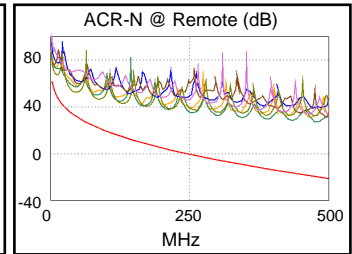

PASS	MAIN	SR	MAIN	SR
Worst Pair	36-78	36-78	12-45	12-45
ACR-N (dB)	14.3	14.3	47.4	46.9
Freq. (MHz)	3.9	3.6	478.0	478.0
Limit (dB)	59.2	59.7	-19.9	-19.9
Worst Pair	36	36	12	12
PS ACR-N (dB)	14.1	14.4	48.6	48.2
Freq. (MHz)	3.5	3.9	477.0	477.0
Limit (dB)	57.5	56.7	-22.9	-22.9