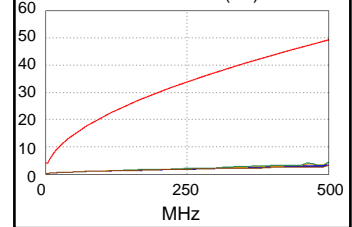

Main Adapter: DSX-CHA804

Remote Adapter: DSX-CHA804

Length (m), Limit 100.0	[Pair 78]	5.3
Prop. Delay (ns), Limit 555	[Pair 12]	24
Delay Skew (ns), Limit 50	[Pair 12]	1
Resistance (ohms), Limit 25.00	[Pair 45]	1.44
Insertion Loss Margin (dB)	[Pair 36]	45.1
Frequency (MHz)	[Pair 36]	500.0
Limit (dB)	[Pair 36]	49.3

Wire Map (T568B)

**PASS**

Insertion Loss (dB)

Worst Case Margin Worst Case Value

PASS	MAIN	SR	MAIN	SR
Worst Pair	12-36	12-36	12-45	12-45
<b>NEXT (dB)</b>	7.3	6.9	3.0	2.4
Freq. (MHz)	465.0	466.0	481.0	479.0
Limit (dB)	28.0	28.0	27.3	27.4
Worst Pair	36	36	12	12
<b>PS NEXT (dB)</b>	6.7	7.0	4.6	4.2
Freq. (MHz)	467.0	469.0	477.0	477.0
Limit (dB)	24.9	24.8	24.4	24.4

PASS	MAIN	SR	MAIN	SR
Worst Pair	45-36	45-36	45-36	45-36
<b>ACR-F (dB)</b>	16.6	15.7	16.6	15.8
Freq. (MHz)	463.0	462.0	463.0	464.0
Limit (dB)	9.9	10.0	9.9	9.9
Worst Pair	36	36	36	36
<b>PS ACR-F (dB)</b>	16.7	17.1	16.8	17.1
Freq. (MHz)	462.0	463.0	463.0	463.0
Limit (dB)	7.0	6.9	6.9	6.9