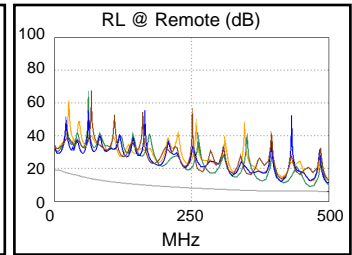

PASS	MAIN	SR	MAIN	SR
Worst Pair	36	36	36	36
RL (dB)	2.6	2.9	2.6	2.9
Freq. (MHz)	467.0	468.0	467.0	468.0
Limit (dB)	6.0	6.0	6.0	6.0