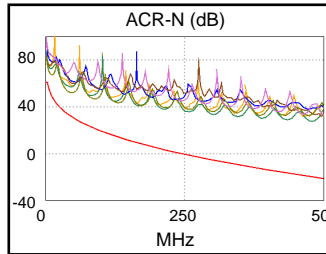

PASS	MAIN	SR	MAIN	SR
Worst Pair	36-78	36-78	12-45	12-45
ACR-N (dB)	14.3	14.3	47.4	46.9
Freq. (MHz)	3.9	3.6	478.0	478.0
Limit (dB)	59.2	59.7	-19.9	-19.9
Worst Pair	36	36	12	12
PS ACR-N (dB)	14.1	14.4	48.6	48.2
Freq. (MHz)	3.5	3.9	477.0	477.0
Limit (dB)	57.5	56.7	-22.9	-22.9