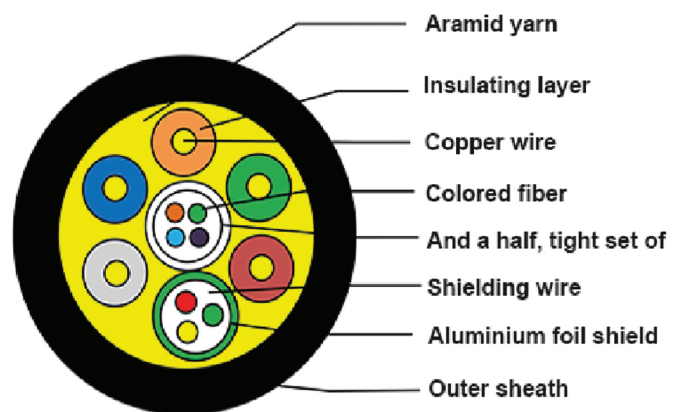

**NOTE:**

- Supports computer resolutions to 4K@120Hz or 8K@60Hz 4:4:4
- Plug and Play
- Support HDCP2.2@eARC
- Self-detecting function for EDID information
- No loss of signal
- Hybrid optical cable with fiber and copper wire
- PIN gold plated, shell gold plated
- Environmental Specifications: For Indoor use only;
- Operating temperature: -40°C to 70°C
- Minimum bending radius 20mm
- Max. tension force: 100N
- Powered via HDMI devices
- 4core OM3 Multimode Fiber (high speed data) and 7core copper cable
- Round cable Black PVC jacket
- RoHS 2.0 & REACH compliant
- Packing: package 1pc reel