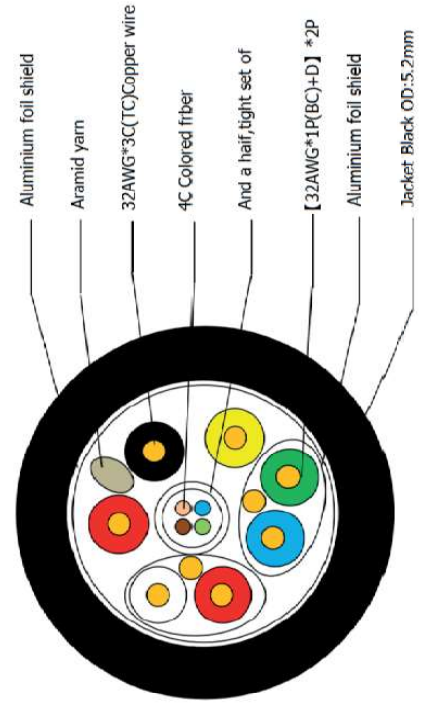

MARK	DATE	FCN NO.	DESCRIPTION	REV.	DESIGN
△1					

**NOTE:**

- Supports computer resolutions to 4K@60Hz@4:4:4
- Plug and Play
- Compatible with HDMI 2.0 standard.
- Support HDCP2.2@ARC
- Self-detecting function for EDID information
- No loss of signal
- Hybrid optical cable with fiber and copper wire
- PIN gold plated, shell gold plated
- Environmental Specifications: For Indoor use only;
- Operating temperature: -40°C to 70°C
- Minimum bending radius 20mm
- Max. tension force: 100N
- Powered via HDMI devices
- 4core OM3 Multimode Fiber (high speed data) and 7core copper cable
- Round cable Black PVC jacket
- RoHS 2.0 & REACH compliant
- Packing: package 1pc reel

图号	日期	品名	HDMI CABLE 2.0 AM X AM (AOC)
制图	CLH	产品编号	ZLX-HDMI2.0-XXM
审核		单位	mm
核准		比例	1:1
		页码	/ /
		版本	1

UNLESS OTHERWISE SPECIFIED TOLERANCE			
ANG	TOL	DIM	TOL
.X	±3.0*	.X	±0.10
.XX	±2.0*	.XX	±0.05
.XXX	±1.0*	.XXX	±0.03