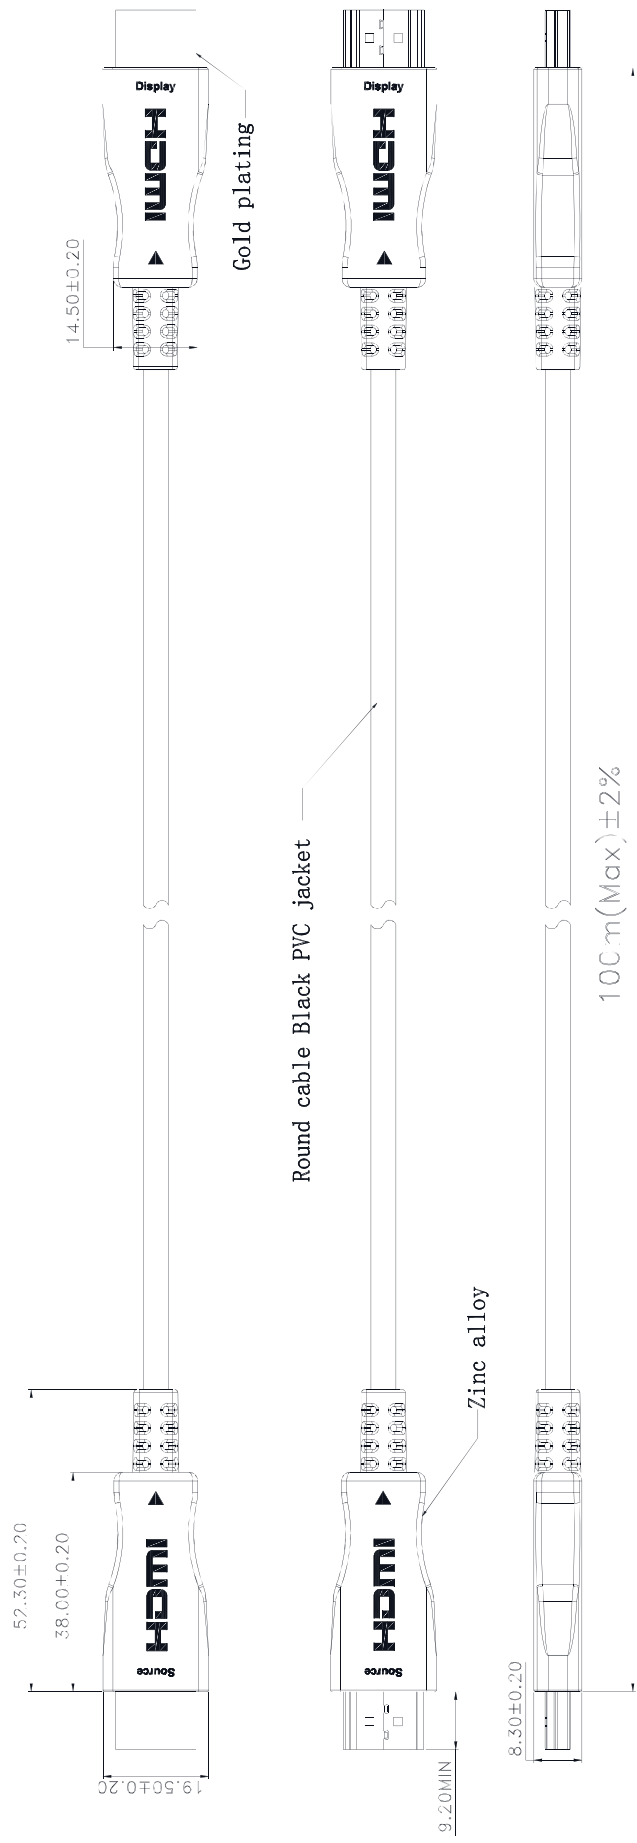

MARK	DATE	FCN NO.	DESCRIPTION	REV.	DESIGN
△1					

**NOTE:**

- Supports computer resolutions to 4K@60Hz@4:4:4
- Plug and Play
- Compatible with HDMI 2.0 standard.
- Support HDCP2.2@ARC
- Self-detecting function for EDID information
- No loss of signal
- Hybrid optical cable with fiber and copper wire
- PIN gold plated, shell gold plated
- Environmental Specifications: For Indoor use only;
- Operating temperature: -40°C to 70°C
- Minimum bending radius 20mm
- Max. tension force: 100N
- Powered via HDMI devices
- 4core OM3 Multimode Fiber (high speed data) and 7core copper cable
- Round cable Black PVC jacket
- RoHS 2.0 & REACH compliant
- Packing: package 1pc reel

图号	日期	品名	HDMI CABLE 2.0 AM X AM (AOC)
制图	CLH	产品编号	ZLX-HDMI2.0-XXM
审核		单位	mm
核准		比例	1:1
		页码	/ /
		版本	1

UNLESS OTHERWISE SPECIFIED TOLERANCE			
ANG	TOL	DIM	TOL
.X	±3.0*	.X	±0.10
.XX	±2.0*	.XX	±0.05
.XXX	±1.0*	.XXX	±0.03